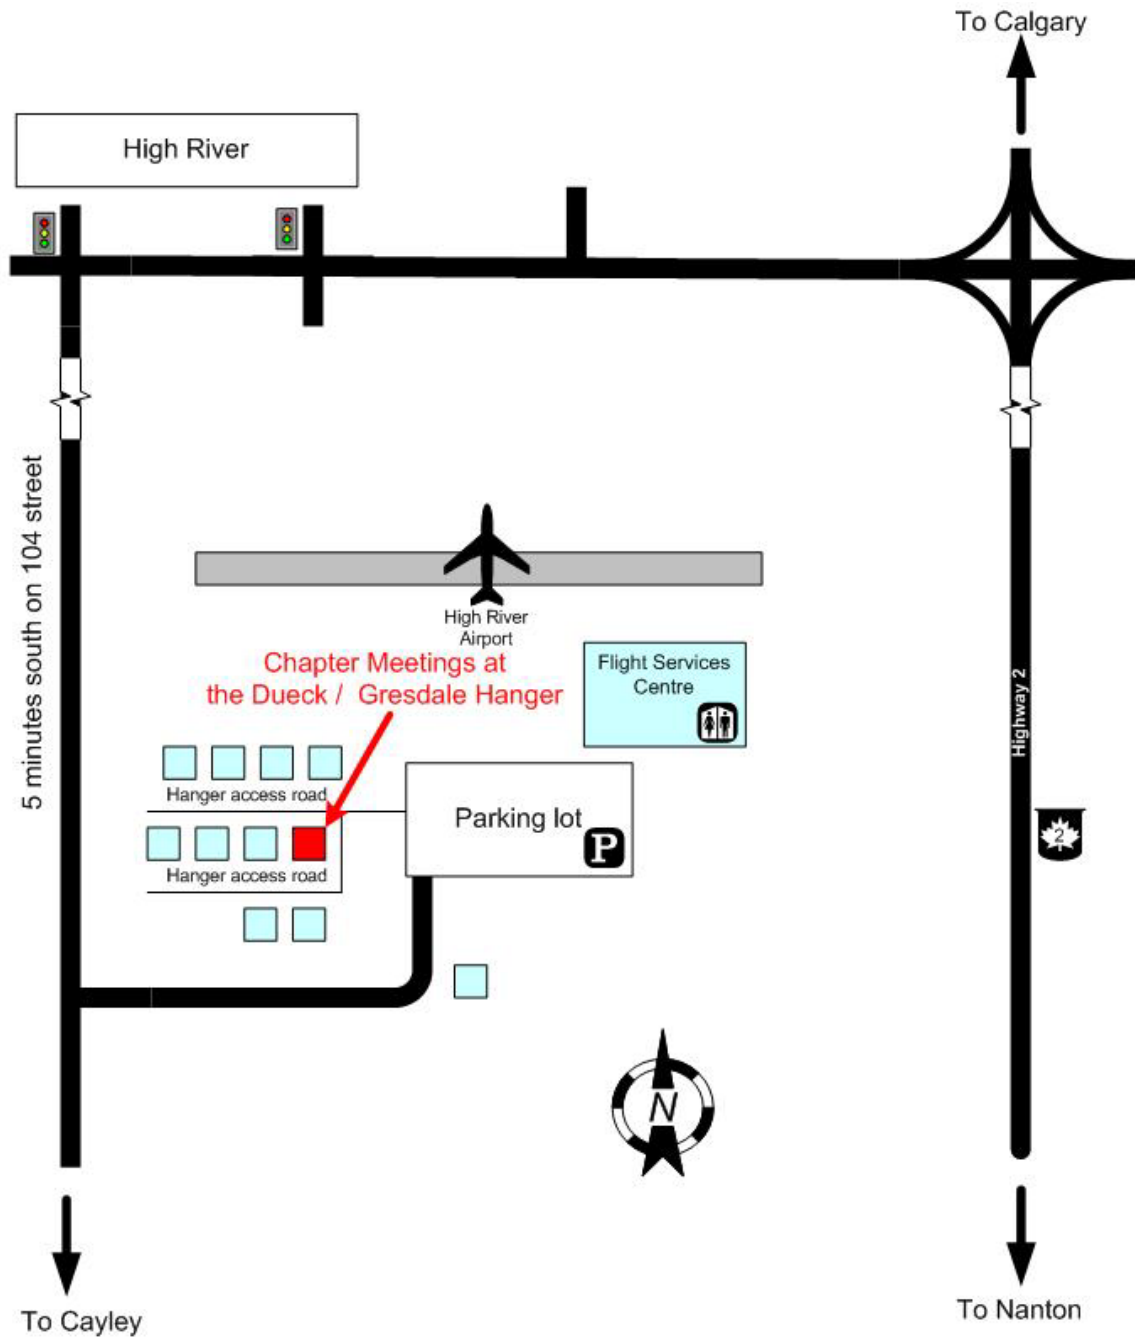

Visit us at friendly High River, a pleasant and interesting full-service town just 20 minutes south of Calgary on Highway 2, Alberta's main corridor. Our airport is conveniently adjacent to the highway, just 5 minutes south of the town.

Directions: From Highway 2, exit at High River onto Highway 23 westbound towards town, Drive and turn left at the second lights onto 104 Street E Drive south for 5 minutes, turn left into the airport access road.

Chapter meetings are held at the Dueck / Greisdale hanger. Above is a detailed map to the hanger.